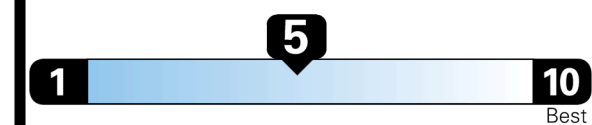

Fuel Economy & Greenhouse Gas Rating (tailpipe only)