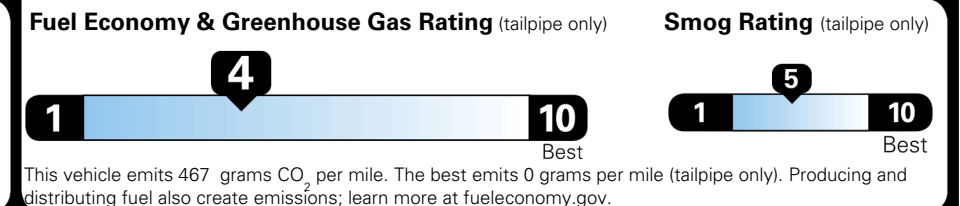

Full Tank of Gas

GENESIS WARRANTY

- 5-year/60,000-mile New Vehicle Warranty*
- 10-year/100,000-mile Powertrain Warranty*
- 7-year/Unlimited-mile Anti-perforation Warranty*
- Limited warranties, see retailer for details

Manufacturer's Suggested Retail Price: $89,400.00

ADDED FEATURES:

- *VIK BLACK(PH3) Paint $650.00
- Accessories
- *All Season Fitted Liners $235.00
- *Severe Weather Kit $85.00
- *Cargo Net $80.00
- *First Aid Kit $65.00
- *Cargo Blocks $40.00
- *NFC Key Card $30.00

SOLD TO: FL703   **SHIPPED TO: FL703**
ALLEN TURNER GENESIS
6000 PENSACOLA BLVD
PENSACOLA FL 32505

VIN: KMUJDESC6TU349669	EXTERIOR COLOR: VIK BLACK	INTERIOR/SEAT COLOR: OBSIDIAN BLACK/OBSIDIAN
MODEL: 8SHAAJ9GC7A5	PORT OF ENTRY: BR	TRANSPORT: TRUCK
EMISSIONS: This vehicle is certified to meet emission requirements in all 50 states		ACCESSORY WEIGHT: 20 lbs./ 9 kgs.

TOTAL PRICE: $92,080.00

105 A 1416DON

Inland Freight & Handling : $1,495.00

EPA DOT Fuel Economy and Environment

Gasoline Vehicle

Fuel Economy

19 MPG
combined city/hwy

17 MPG
city

22 MPG
highway

5.3 gallons per 100 miles

Standard SUVs range from 12 to 115 MPG. The best vehicle rates 146 MPGe.

You spend $8,000
more in fuel costs over 5 years compared to the average new vehicle.

Annual fuel cost $3,300

Actual results will vary for many reasons, including driving conditions and how you drive and maintain your vehicle. The average new vehicle gets 29 MPG and costs $8,500 to fuel over 5 years. Cost estimates are based on 15,000 miles per year at $ 4.15 per gallon. MPGe is miles per gasoline gallon equivalent. Vehicle emissions are a significant cause of climate change and smog.

fueleconomy.gov
Calculate personalized estimates and compare vehicles

Smartphone QR Code

GOVERNMENT 5-STAR SAFETY RATINGS

Overall Vehicle Score ★ ★ ★ ★ ★
Based on the combined rating of frontal, side and rollover. Should ONLY be compared to other vehicles of similar size and weight.

Frontal Crash	Driver Passenger	★ ★ ★ ★
Based on the risk of injury in a frontal impact. Should ONLY be compared to other vehicles of similar size and weight.		
Side Crash	Front seat Rear seat	★ ★ ★ ★ ★
Based on the risk of injury in a side impact.		
Rollover		★ ★ ★ ★
Based on the risk of rollover in a single-vehicle crash.		

Star ratings range from 1 to 5 stars (★★★★★) with 5 being the highest.
Source: National Highway Traffic Safety Administration (NHTSA).
www.safercar.gov or 1-888-327-4236

Manufacturer's suggested retail price includes manufacturer's recommended pre-delivery service. Gasoline license and title fees state and local taxes and dealer installed options and accessories are not included in the manufacturer's suggested retail price. This label has been affixed to this vehicle by Genesis Motor America, pursuant to the requirements of 15 U.S.C. 1231 et seq. which prohibits its removal or alteration prior to delivery to the ultimate purchaser.

PARTS CONTENT INFORMATION

FOR VEHICLES IN THIS CARLINE: U.S./CANADIAN PARTS CONTENT: 3 %
MAJOR SOURCES OF FOREIGN PARTS CONTENT: KOREA: 80 %
FOR THIS VEHICLE: FINAL ASSEMBLY POINT: ULSAN, KOREA
COUNTRY OF ORIGIN:
ENGINE: KOREA   TRANSMISSION: KOREA
Note: Parts content does not include final assembly, distribution, or other non-parts costs.